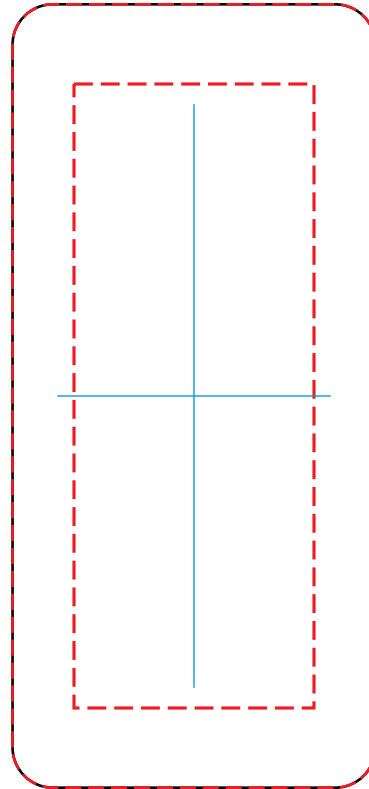

Item: MPB500 FRESCO

Imprint Area:

Logo Size: 1.25"W x 3.25"H

Full Bleed: N/A