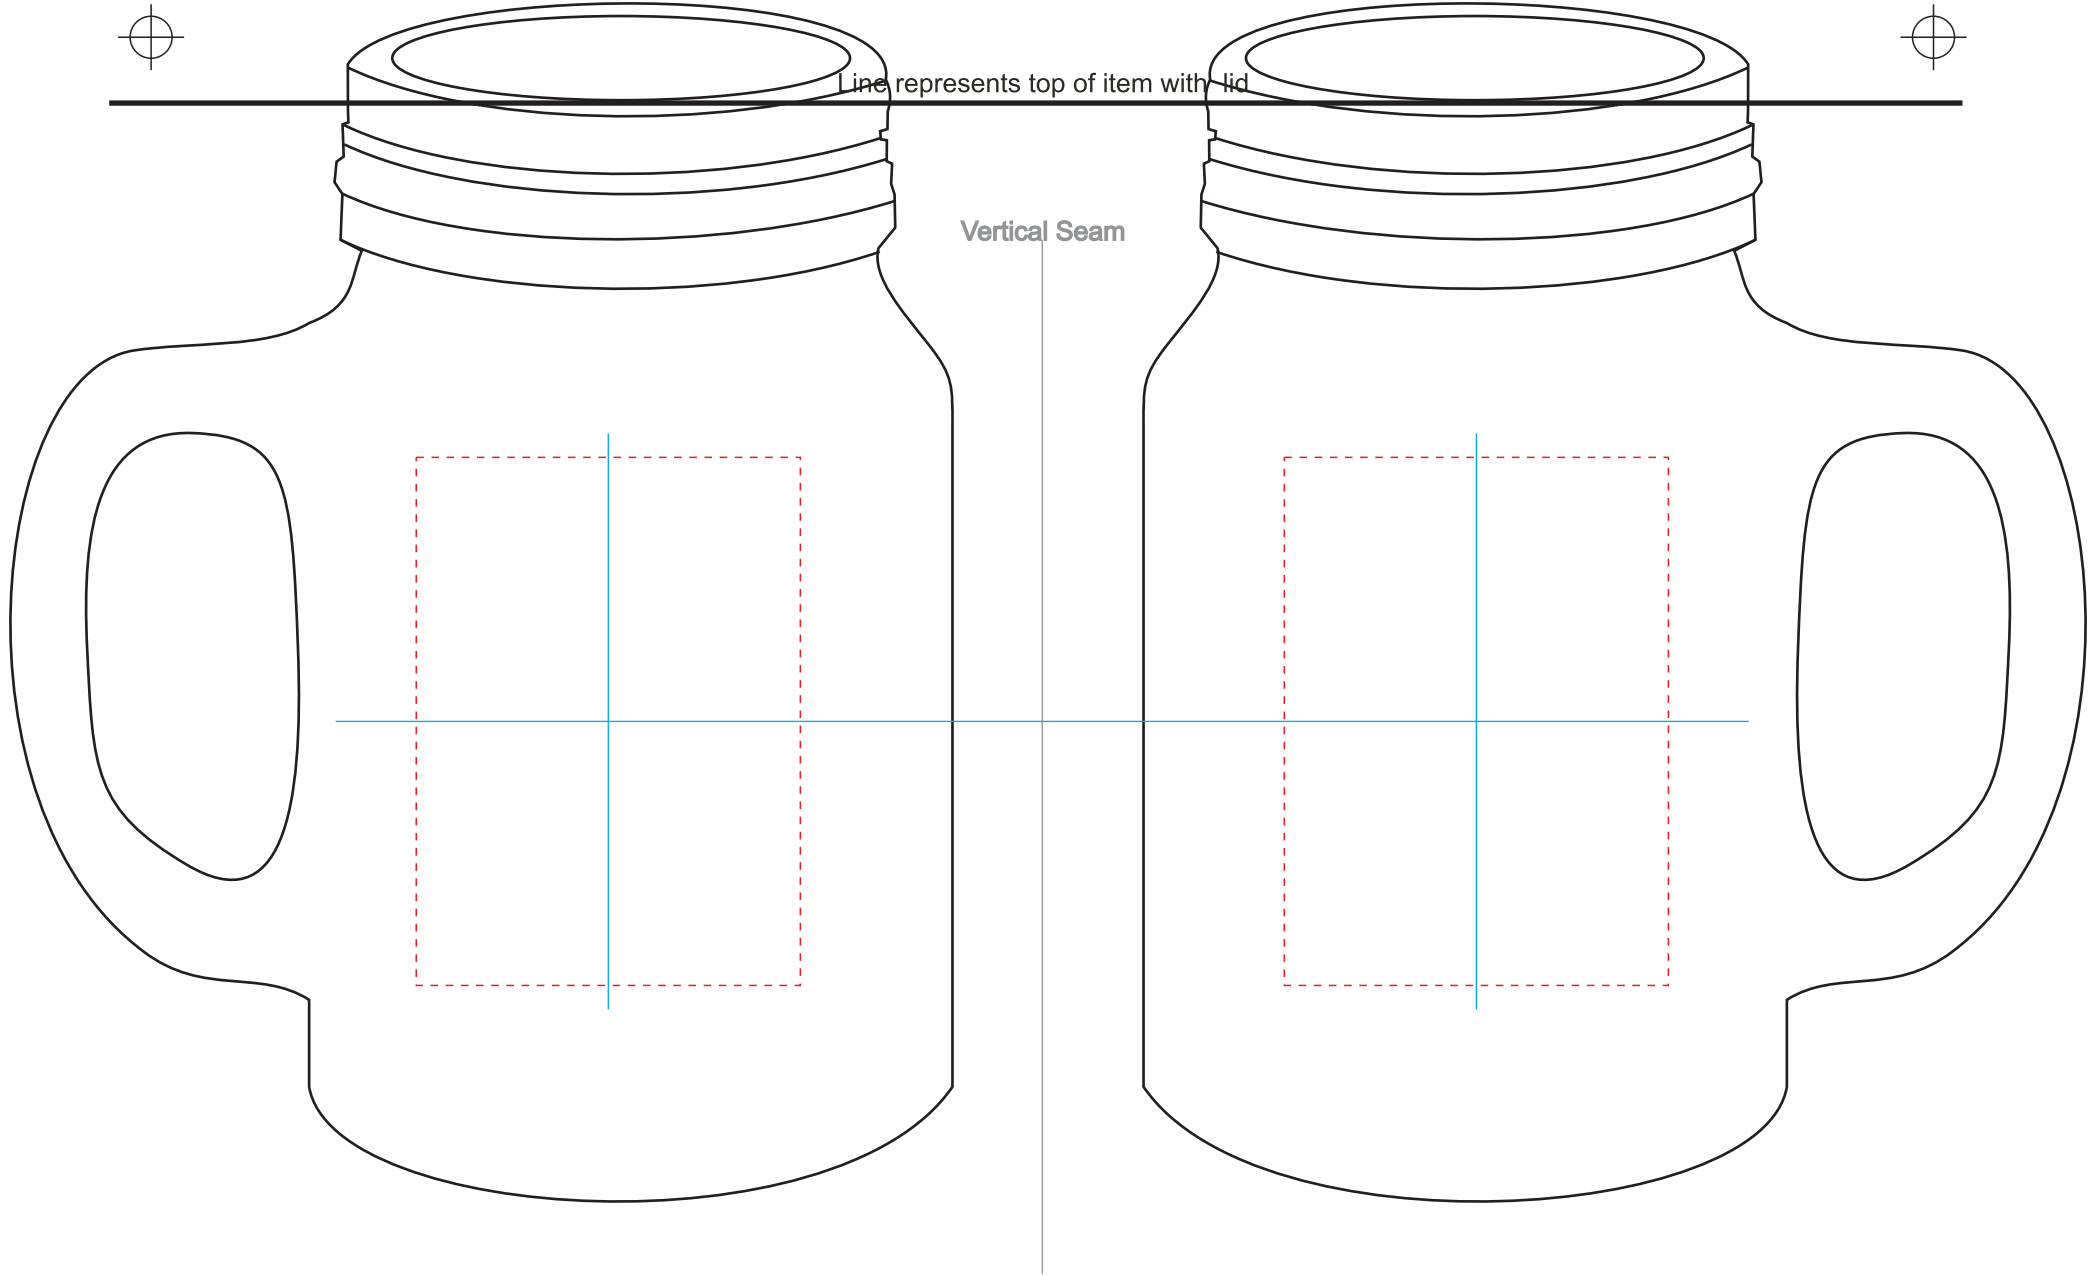

Item: GLS21 Mosaic Transfer

Imprint Area:
Side: 2"W x 2.75"H
Wrap: N/A