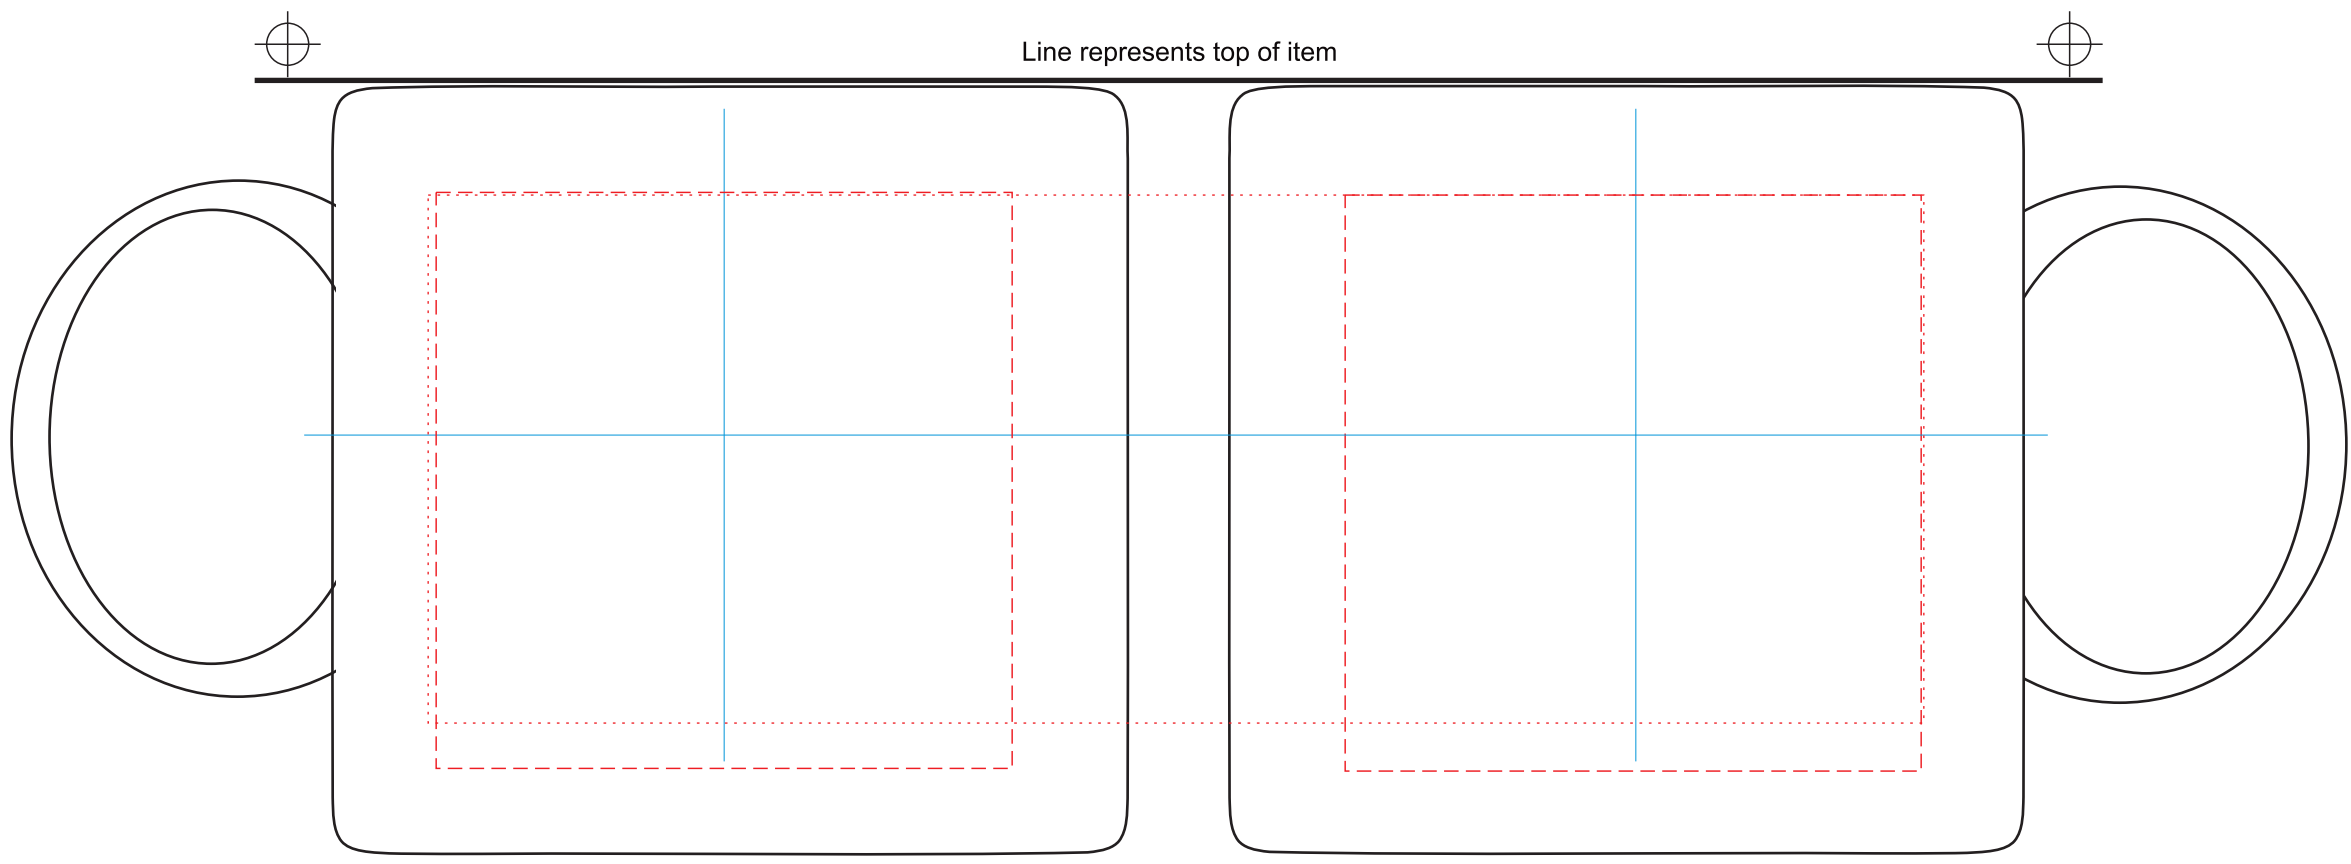

ITEM: CM200 MUG MOSAIC

Imprint Area:
Each Side: 3.0"W x 3.0"H