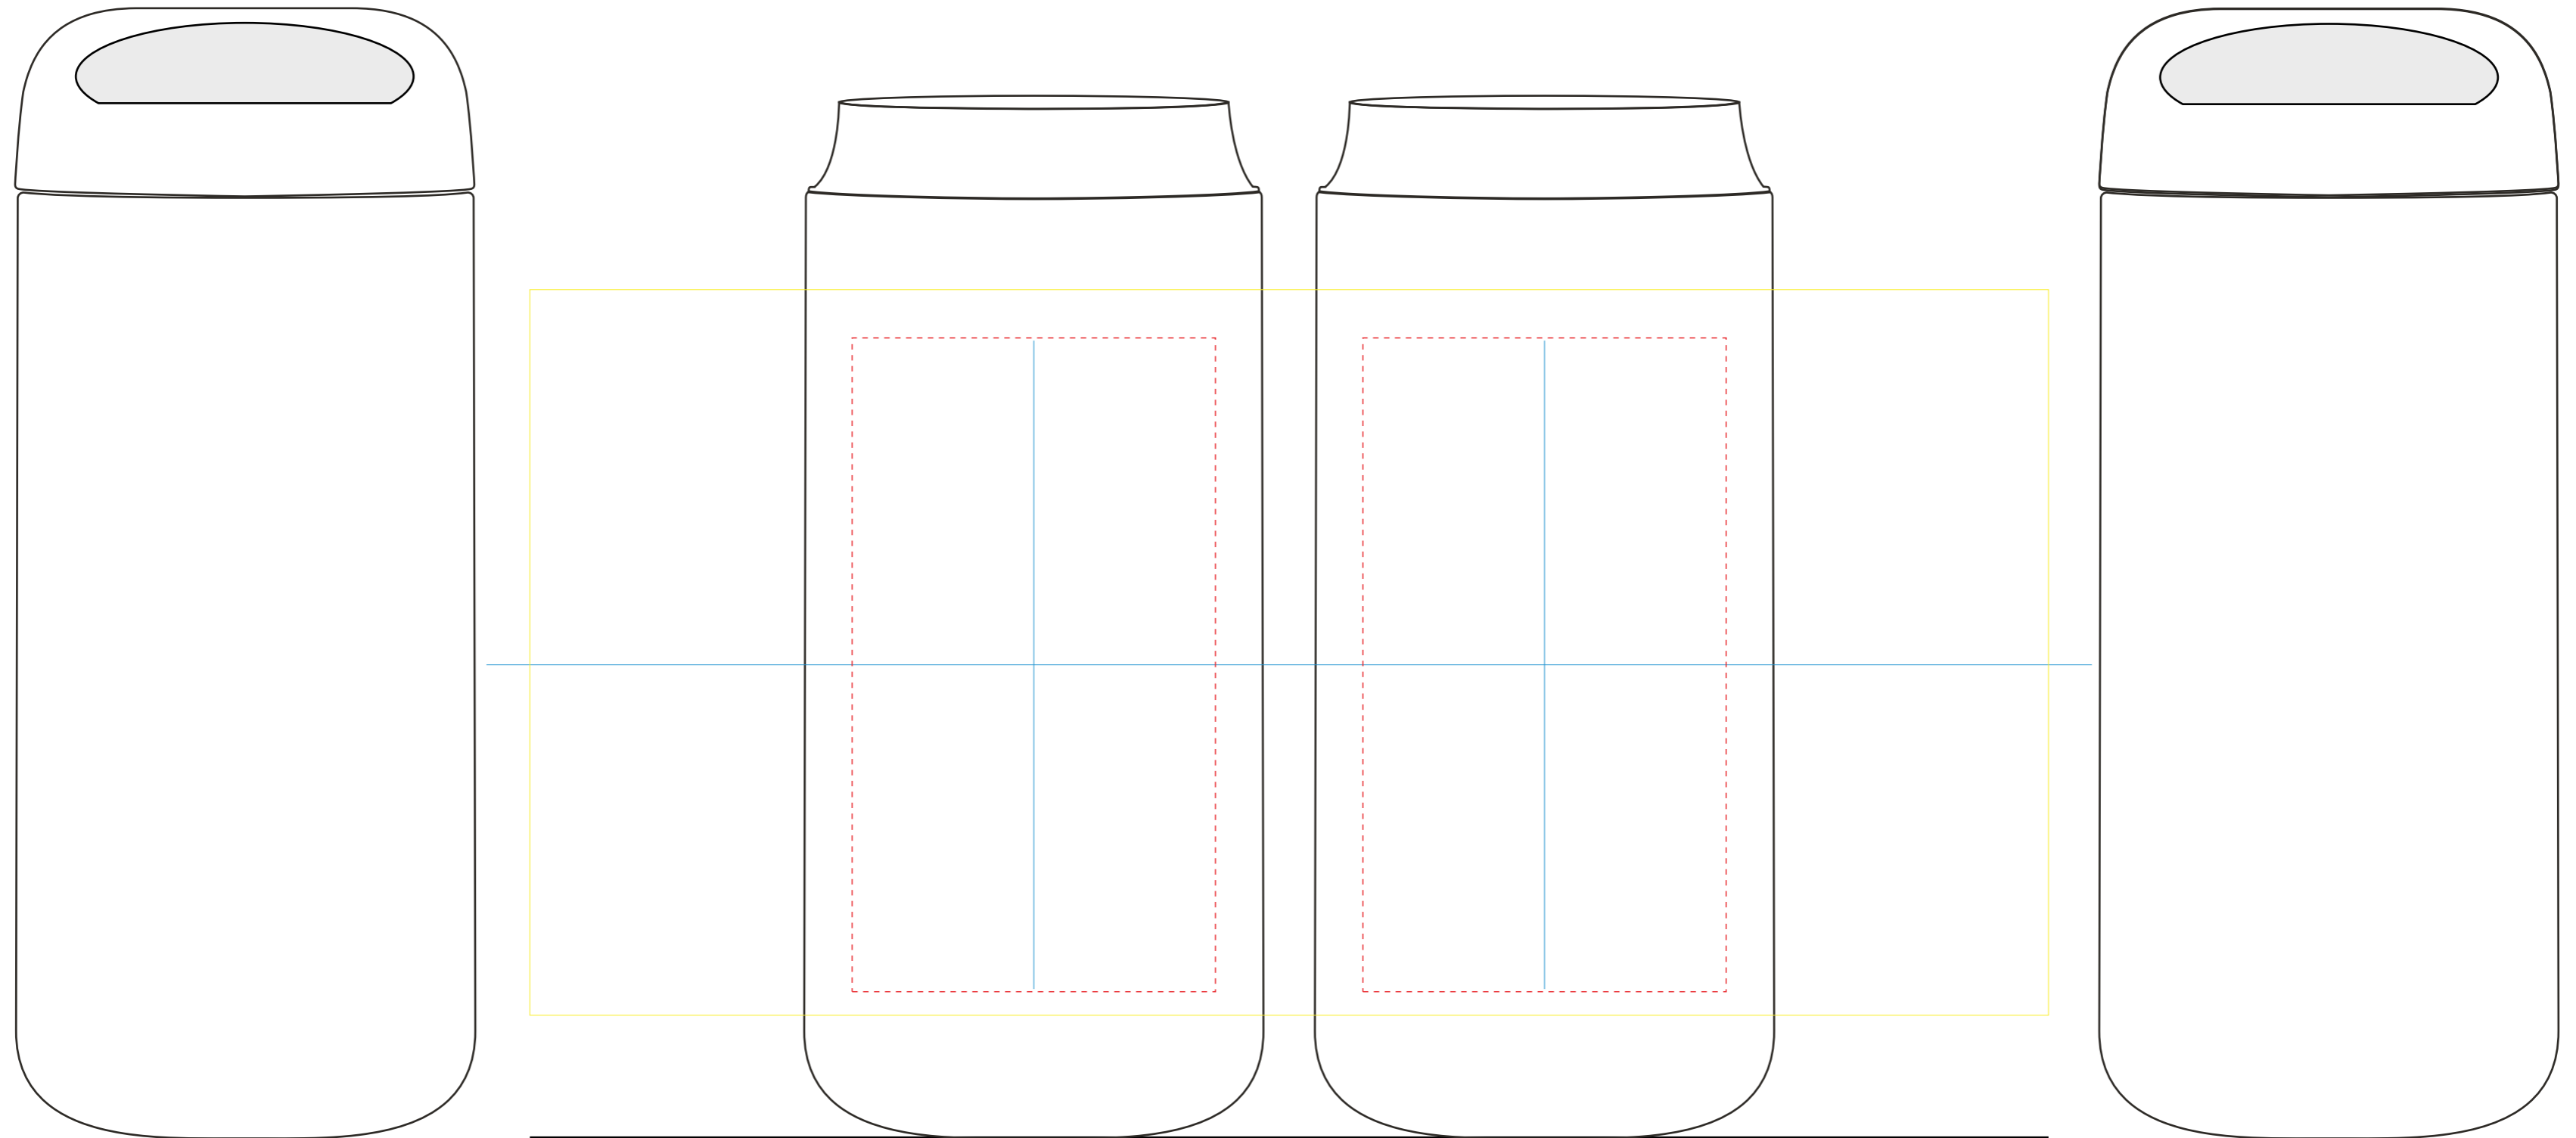

Imprint Area:
Each Side: 2.5"W x 4.5"H

Line represents bottom of item

Item: VM6500 Elevation Color (Fresco)