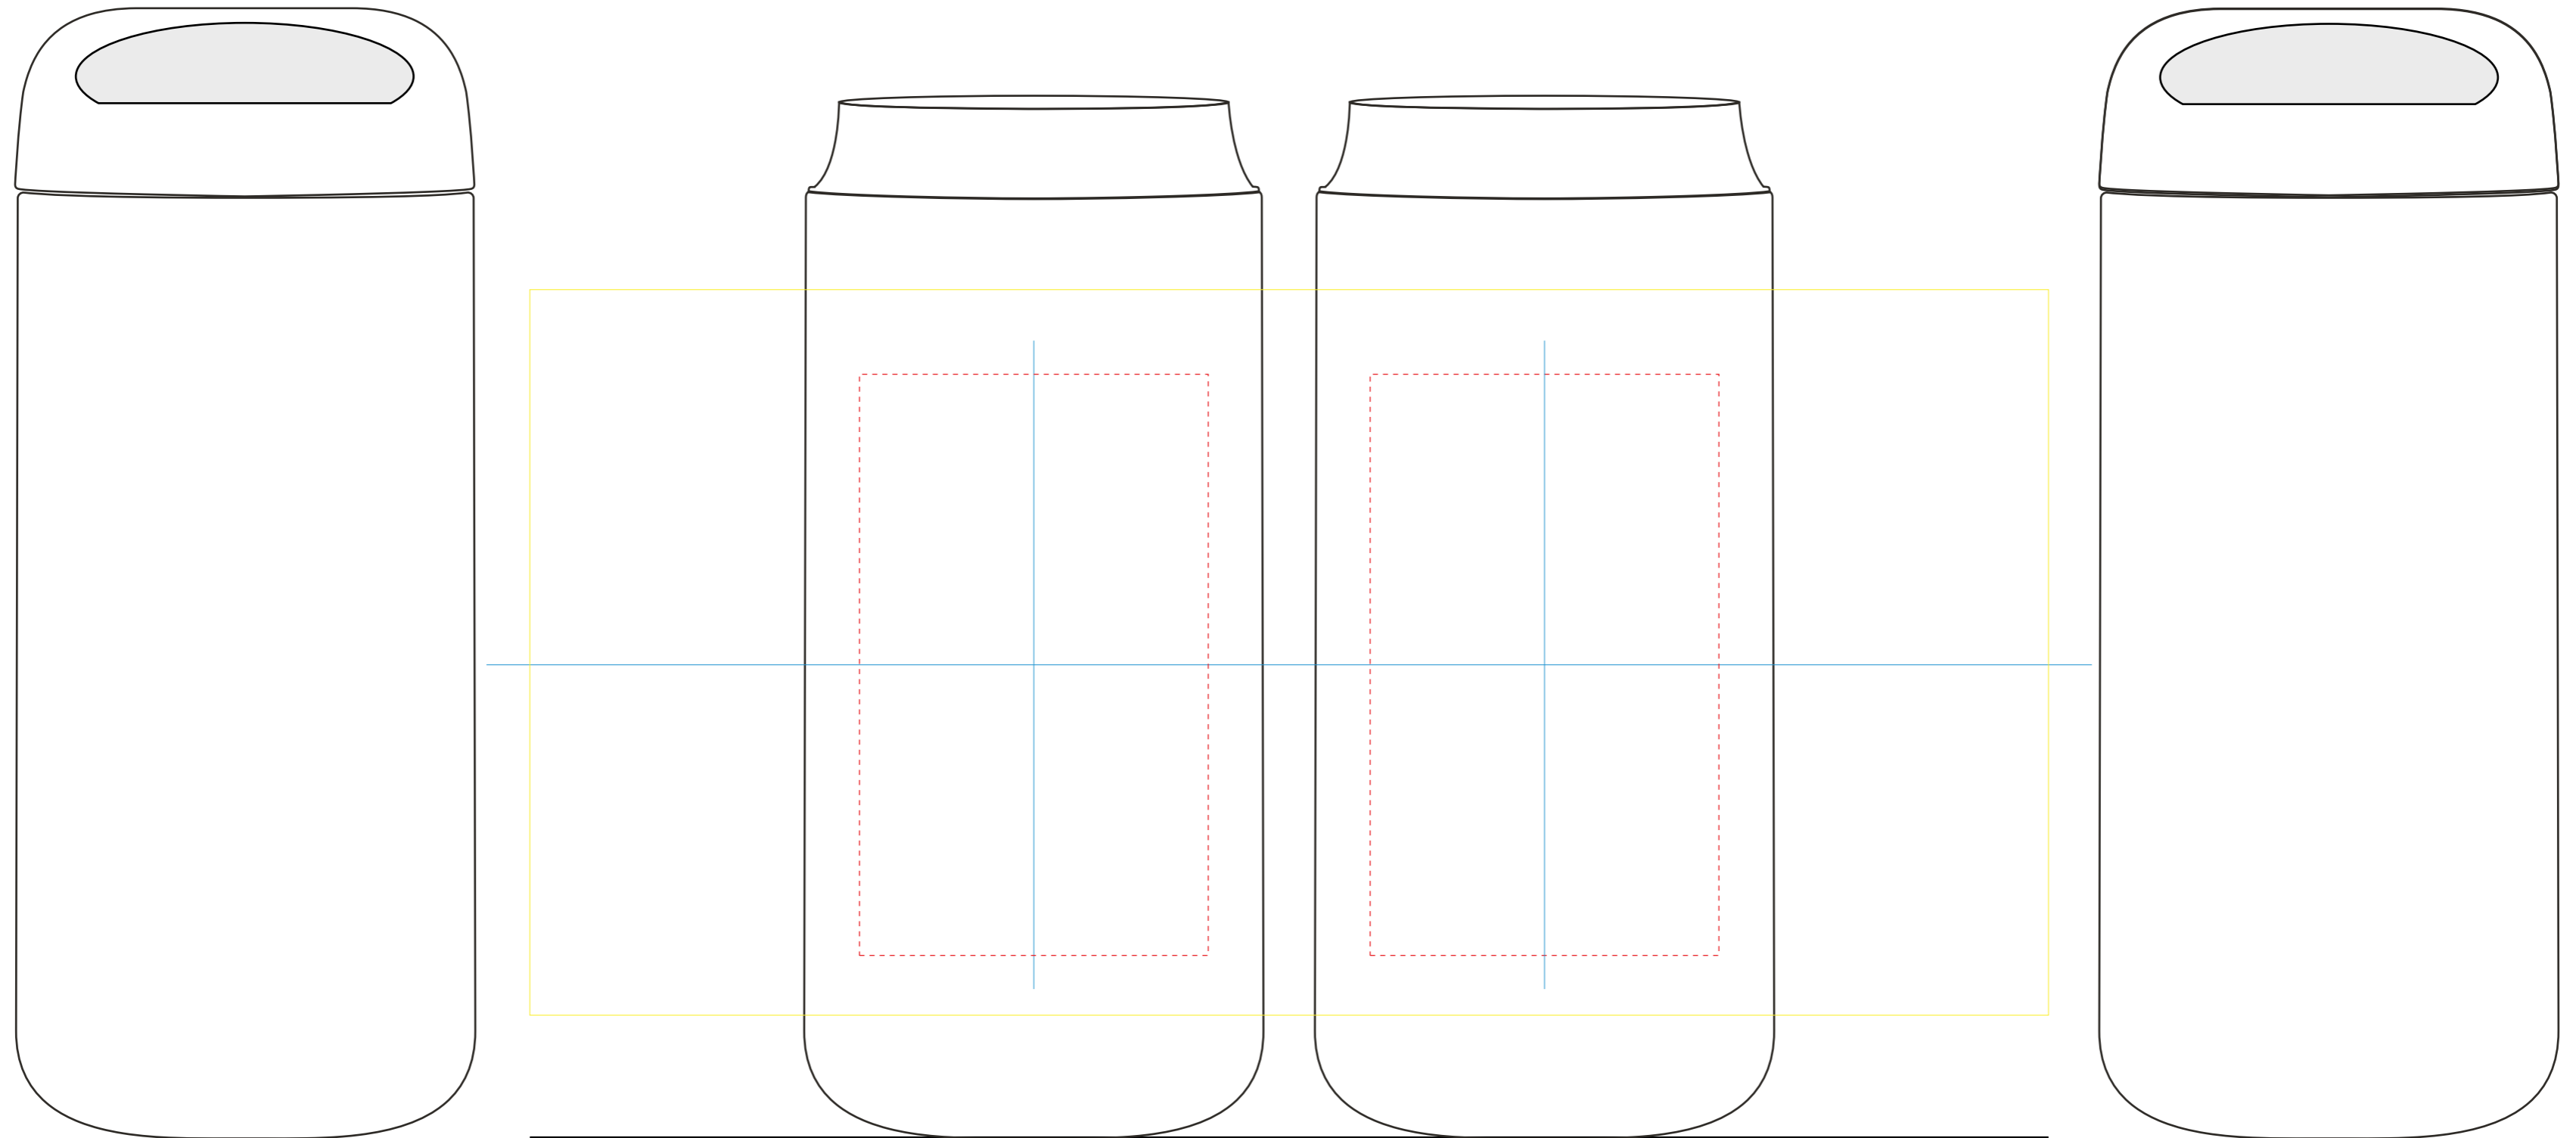

Imprint Area:
Each Side: 2.4"W x 4"H

Line represents bottom of item

Item: VM6500 Elevation Clear SS