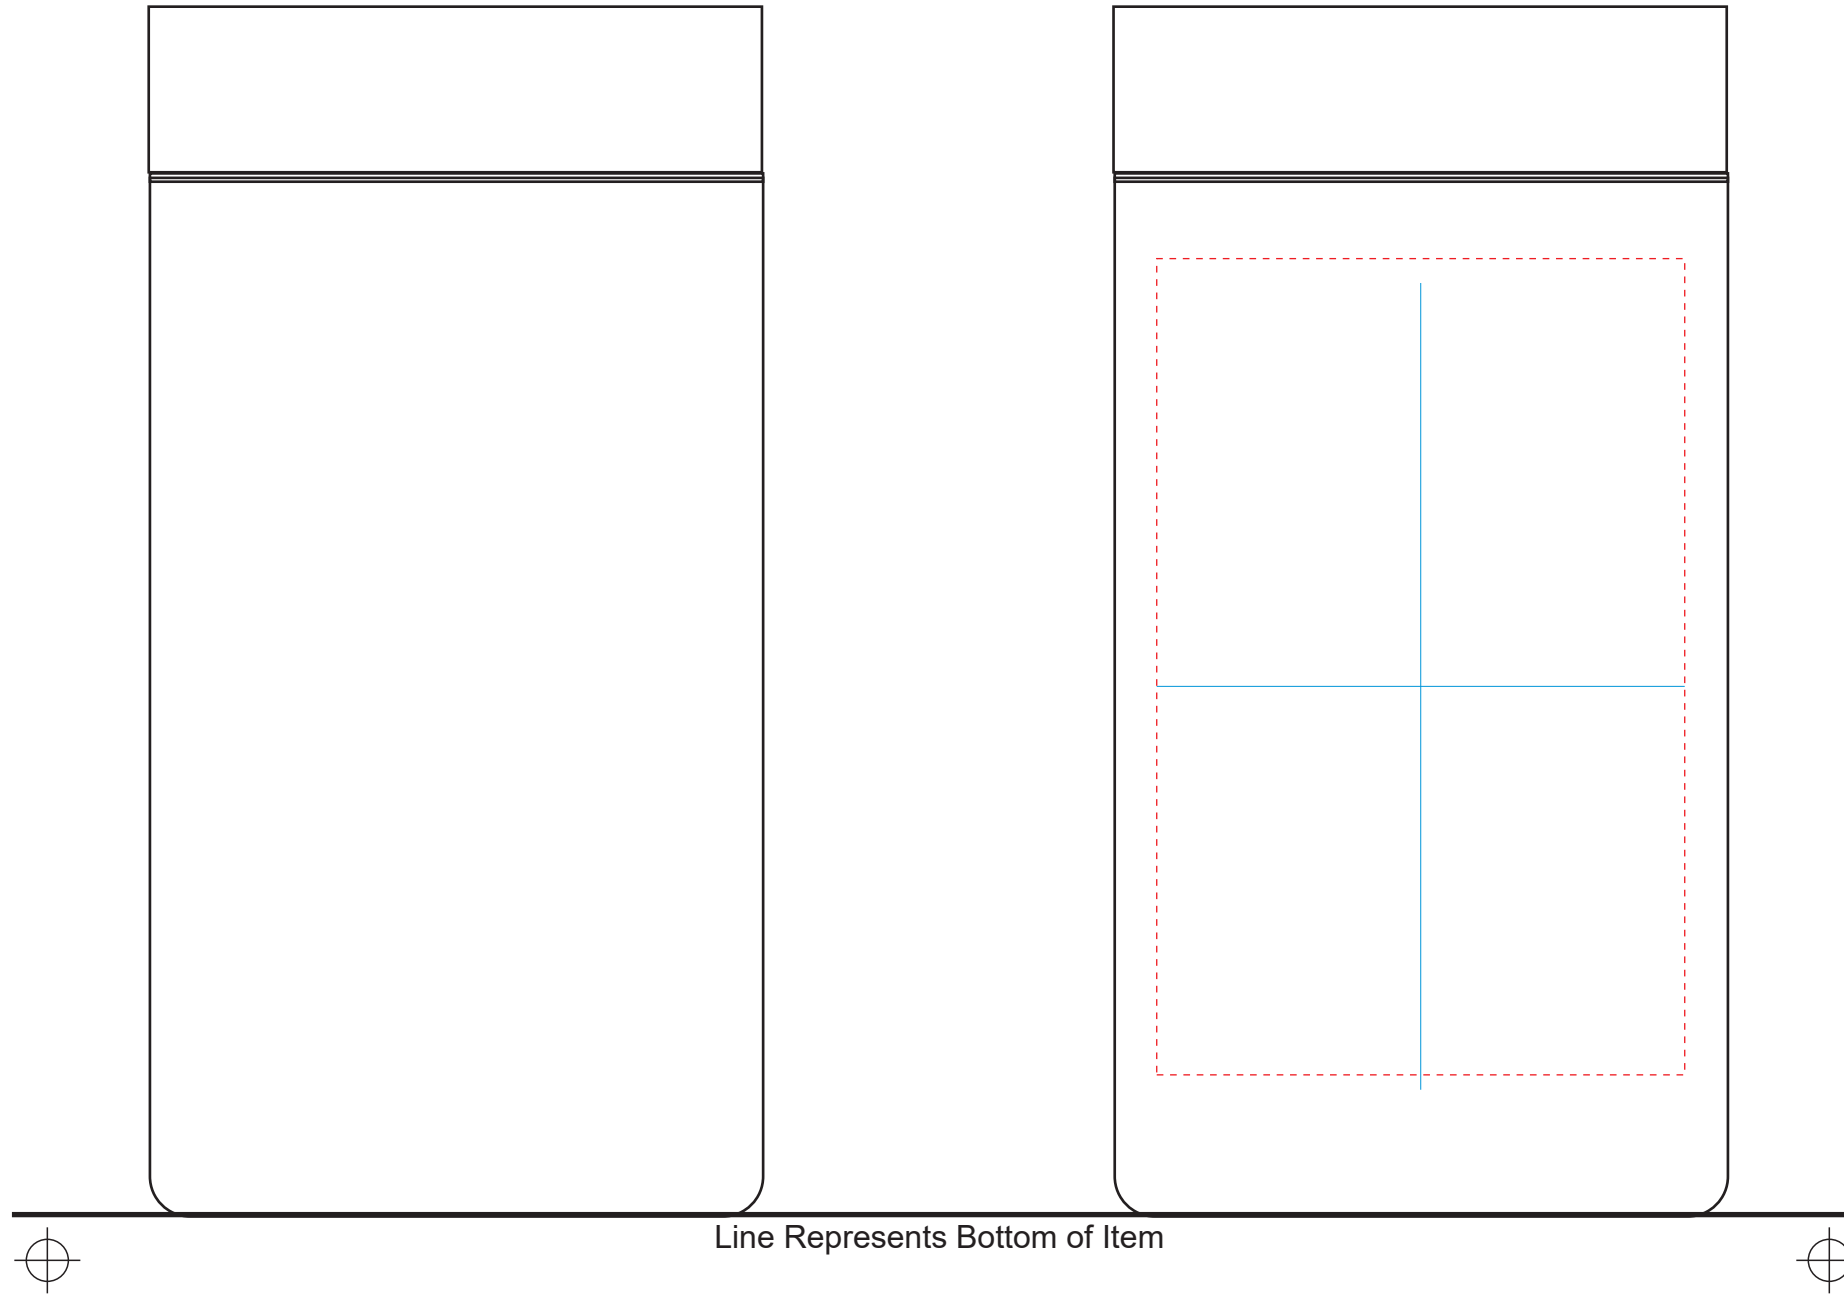

ITEM-VM700\_ ELEVATION COLOR

Line Represents Bottom of Item

**Imprint Area:**  
**Each Side: 2.75"W x 4.25"H**