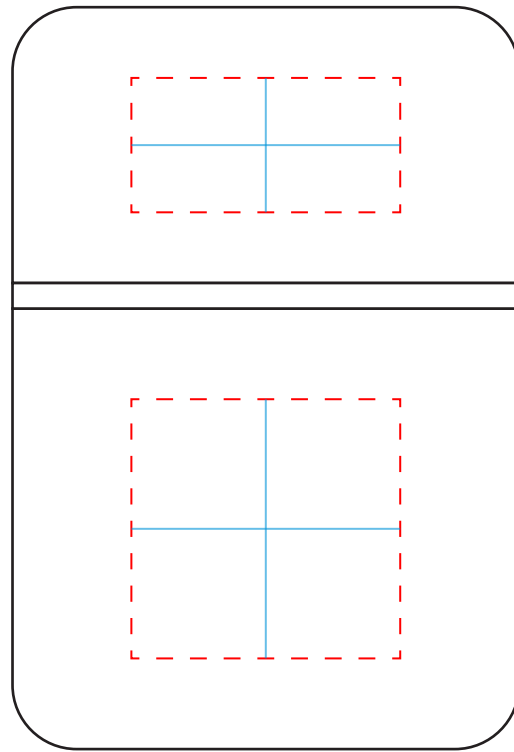

Item SMG026
SILKSCREEN

Imprint Area:
Lid Front / Back: 1.4"W x 0.70"H
Body Front / Back: 1.4"W x 1.35"H