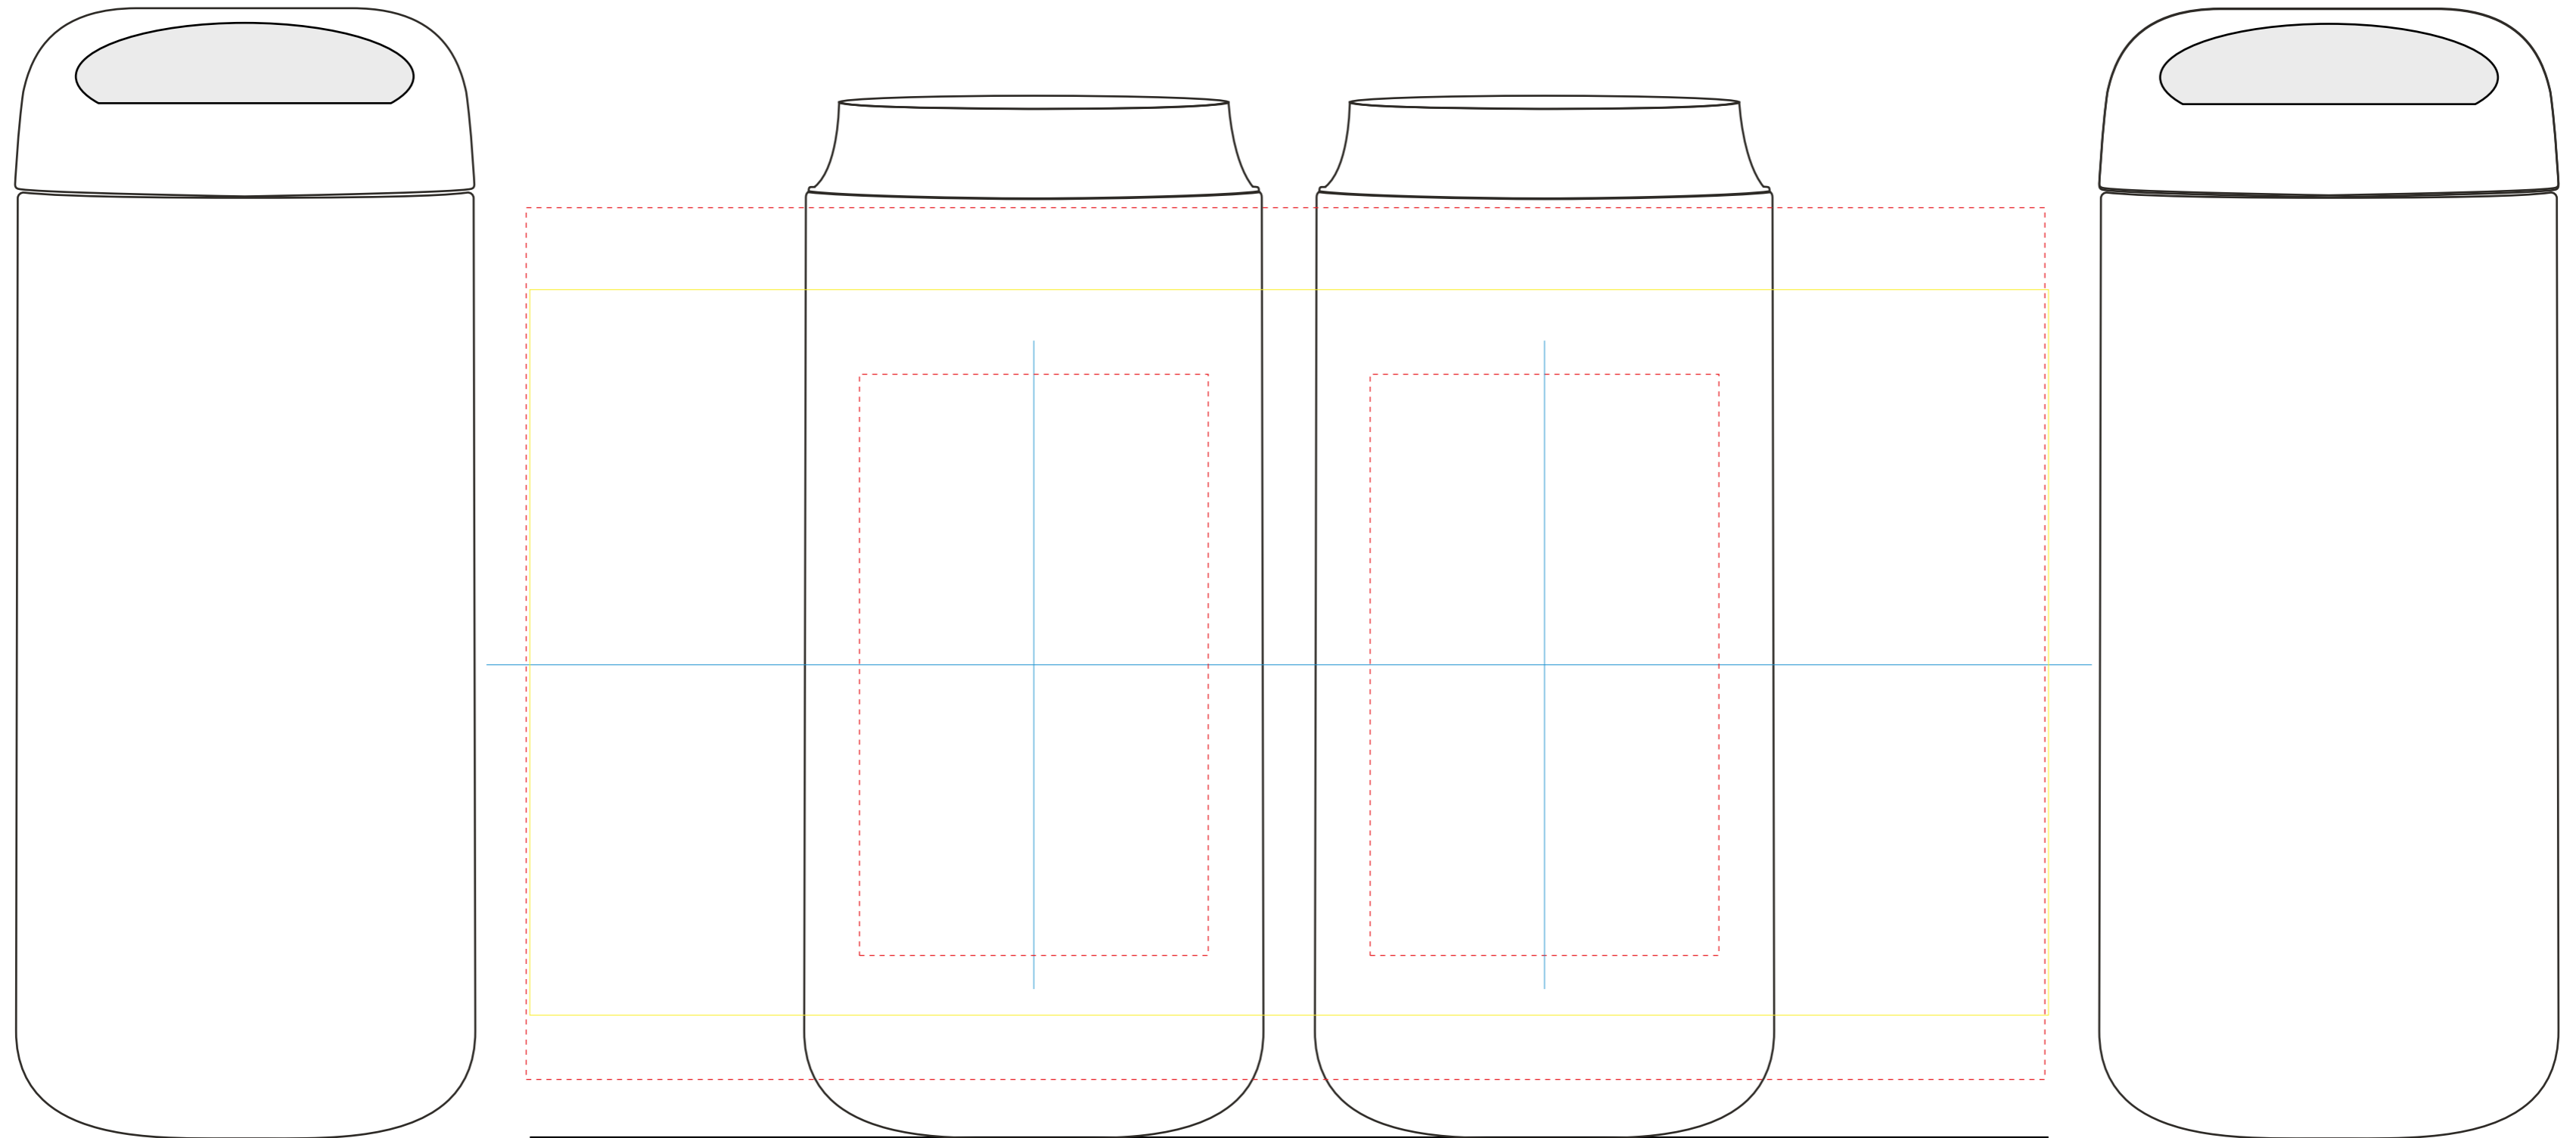

Imprint Area:
Each Side: 2.4"W x 4.0"H
Wrap: 10.45"W x 6.0"H

Line represents bottom of item

Item: VM6500 LASER 360+