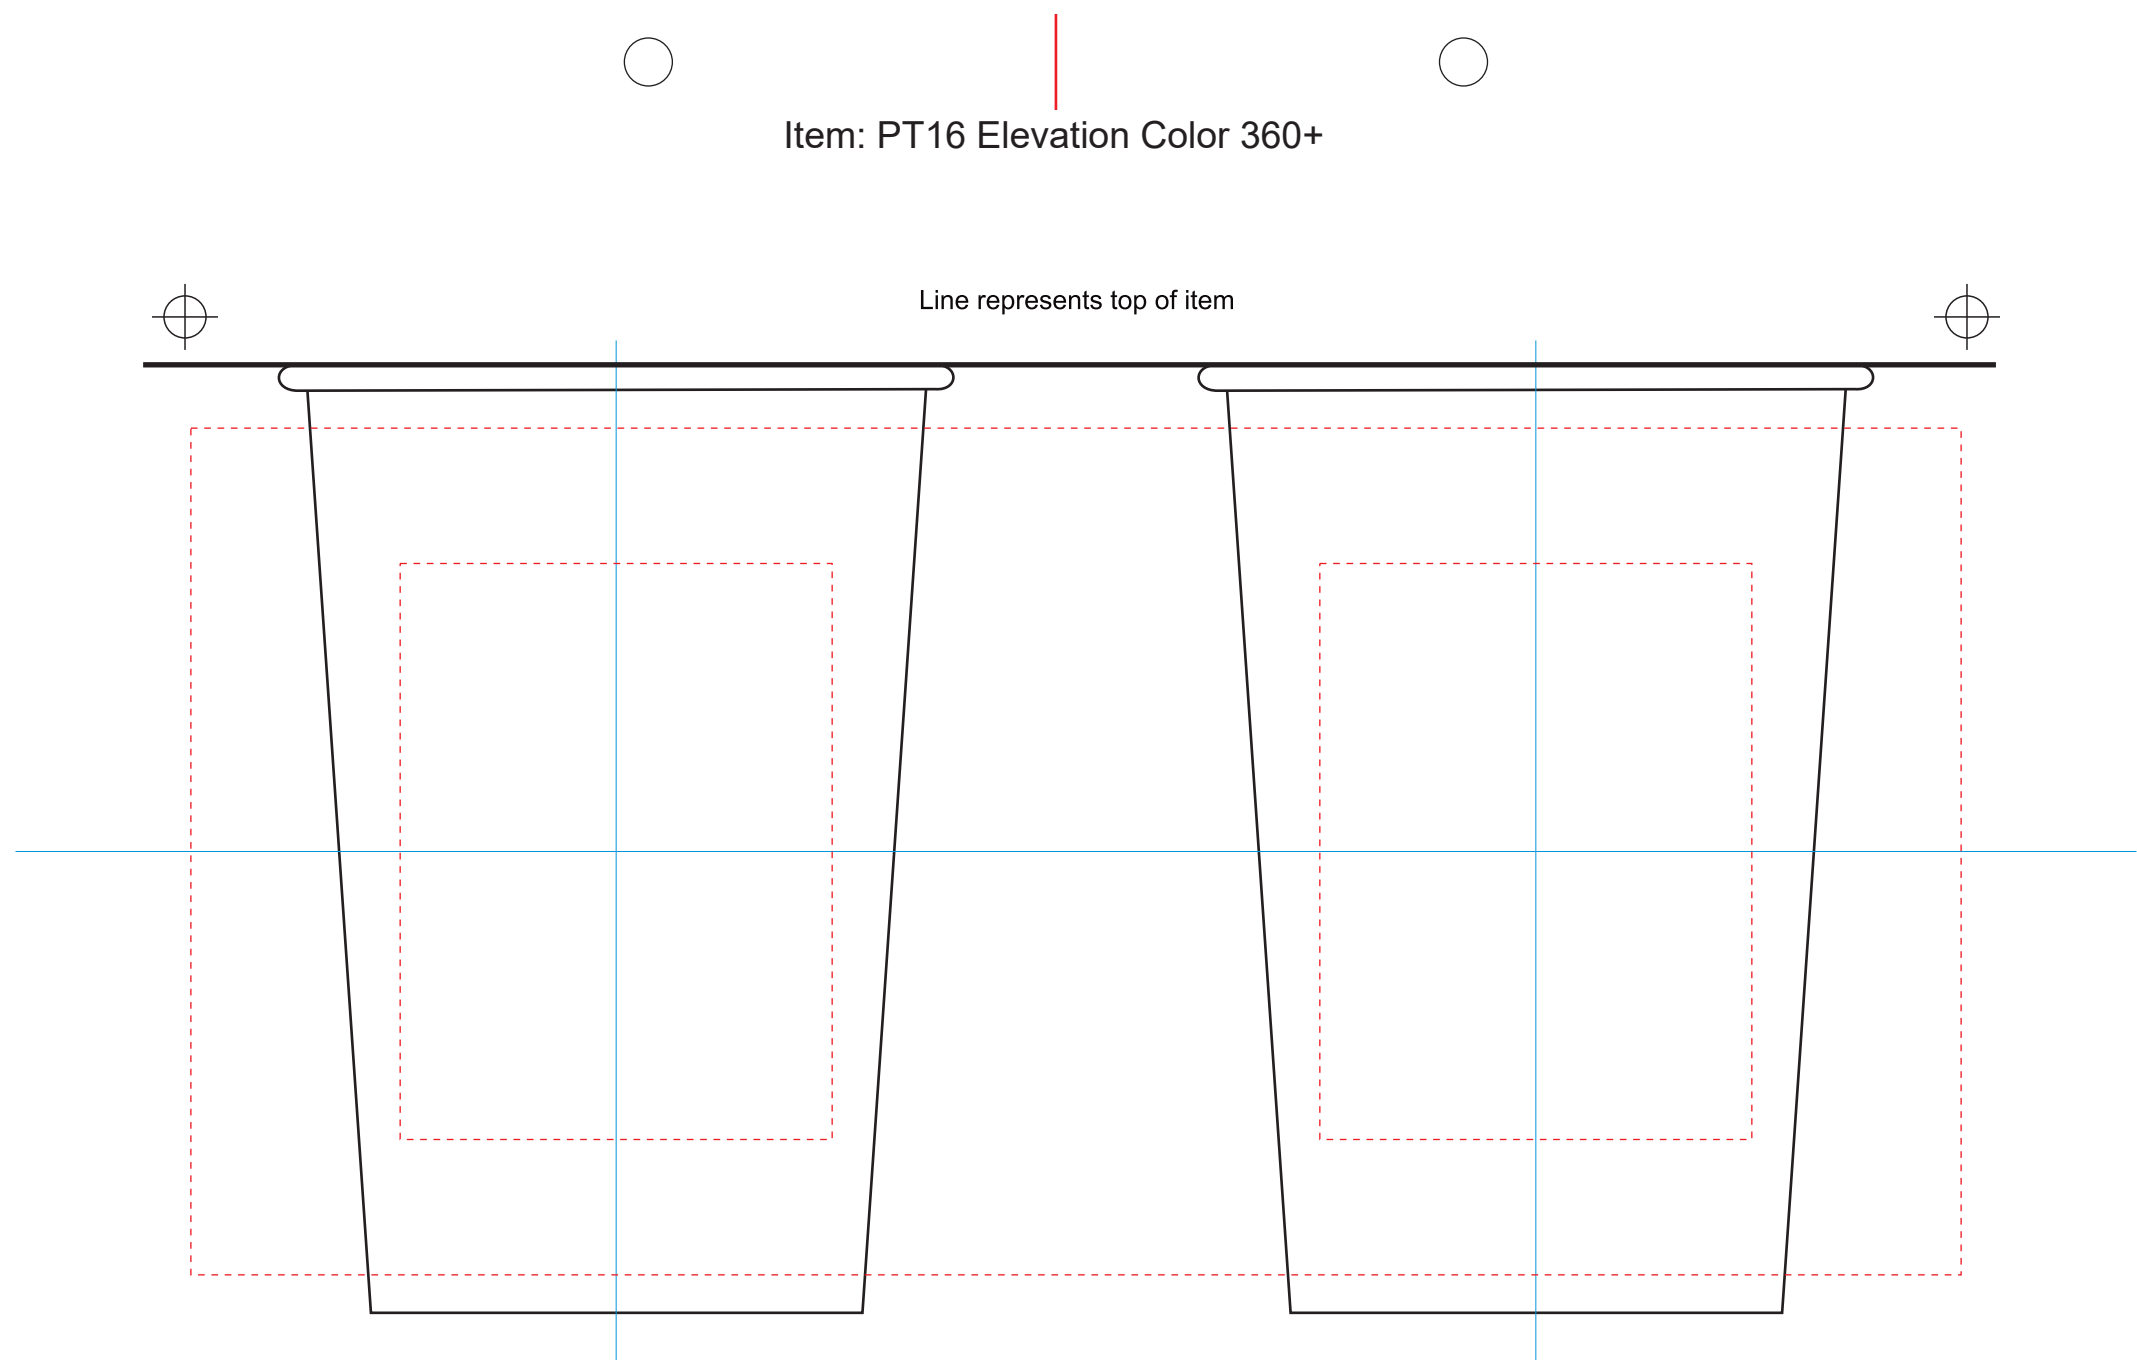

Item: PT16 Elevation Color 360+

Line represents top of item

Imprint Area:
Each Side: 2.25"W x 3"H
Wrap: 9.22"W x 4.41"H